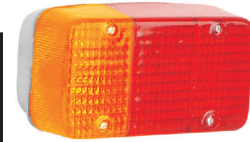

PAP-2702
Tail Lamp Assembly
Suitable for: Inter D.I. 265
(Steel Base)
Spare Lens
Part No. PAP-2755