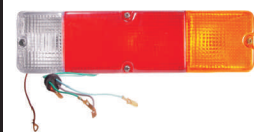

PAP-2955
Tail Lamp Assembly
Suitable for: Hari Bhari/
Champion/Maruti Gypsy
Spare Lens
Part No. PAP-2965