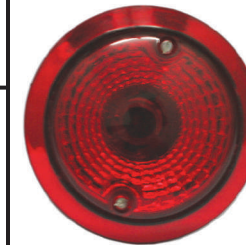

PAP-2512
Tail Lamp Assembly
(Kannapa With Ring)
Suitable for: Volvo/L. Coaches
Spare Glass
Part No. PAP-2512 G