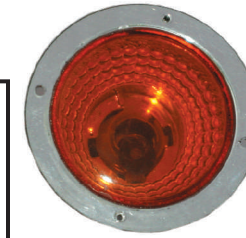

PAP-2505
China Light
Suitable for: Volvo/L. Coaches
Option: Colour
☐ Red ☐ Yellow ☐ White
Steel Ring PAP-2505R