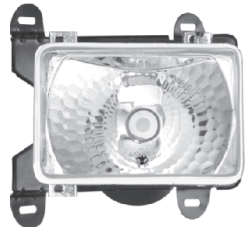

PAP-1207
Head Lamp Assembly
Multi Reflector (Prismatic)
Suitable for: SUMO S.A
Bulb Fitment: P43T
Spare Glass
Part No. PAP-1210 GL