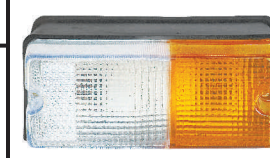

PAP-2814

Side Lamp Assembly
Suitable for: FT-40
Spare Lens
Part No. - PAP-2863