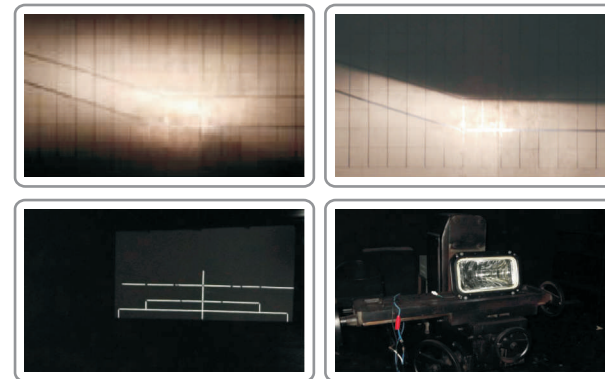

ABOUT US

With the inclusion of automobiles in our everyday lives, we are able to lead a fast-paced life and cope up with pressures in a more effective manner. We, Hitesh Auto, are engaged in the business of automotive components, which form the backbone of the automobile industry. Our firm is engaged as a leading and an eminent manufacturer and exporter of various Automotive Lighting Equipment. Our product range includes Head Lamp Units, Tractor Lamps, Tail Lamps, Marker Lamps etc. Ever since our inception in (1994), we have effectively understood and met the requirement of our customers with much ease and effectiveness.

Our vast industrial experience and ability to move ahead with times have facilitated us towards growth and advancement. Under the brand "PARKASH", we adhere the principles of commitment towards our customers as well as honest trade practices. This is the reason we remain a step ahead of our complex and succeed in asserting our hold in the competitors arena.

OUR INFRASTRUCTURE

- We have the most advance technology in the process of production .we test our products to ensure the quality is persistent.
- We have a high quality design team , and we promote innovation in the field of auto lights
- We also have a wide range of tool design as well which includes
  - ▲ MOULD/DIE DESIGN
  - ▲ PRODUCT DESIGN
  - ▲ JIGS AND FIXTURE

Test are run to make sure the quality of the products as well . tests are run in the state of the art LABROTARY

PRODUCT RANGE

We offer world class and superlative range of automotive parts, exclusively for our customers. Being a client-driven company, we improvise our products from time to time as per the valuable feedback and suggestions given to us by them. This is the reason, we are acknowledged as a renowned manufacturer and an exporter of the products enumerated below:-

Tail & Side Lamps Roof & Kiran Light	Head Lamp Assembly Halogen Lamps	Tractor Lamps Defence Black Out Equipments

OUR QUALITY

We do not compromise on the quality of our products and endeavour to deliver impeccable and flawless quality products to our ultimate destination. Stringent tests are conducted by our quality control experts at every level, right from the manufacturing stage till the final product is ready for delivery.

Our product also live upto STANDARDS

- INTERNAL SYSTEMS AS PER ISO 9002
- ACCORDING TO CUSTOMER STANDARD
- ACCORDING TO AIS 010 , AIS 012 , AIS 062 & AIS 057
- ACCORDING TO ECE – 3,4,6,7, 19,20, 23, 38 & 112.