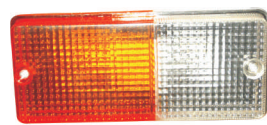

CRANES & EXPORTS

PAP-3409

Side Lamp Assembly
Suitable For: Ace / Cranes