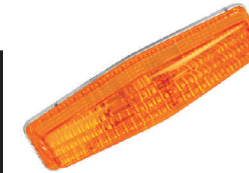

PAP-2265 S

Side Lamp Assembly
2003 Small Single Colour
Option:
Double Colour PAP-2265 D
Spare Lens
Single colour PAP-2265SG
Double Colour PAP-2265DG