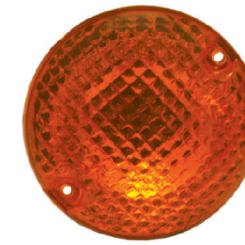

PAP-2511
Tail Lamp Assembly (Kannapa)
Suitable for: Volvo/L. Coaches
Spare Glass
Part No. PAP-2511 G