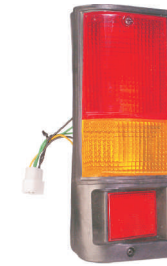

PAP-1501
Tail Lamp Assembly
Suitable for: Commander
D.I. Jeep
Spare Lens
Part No. PAP-1551

PAP-1502
Tail Lamp Assembly
Suitable for: Armada/
Bolero/Utility
Spare Lens
Part No. PAP-1552

PAP-2955
Tail Lamp Assembly
Suitable for: Hari Bhari/
Champion/Maruti Gypsy
Spare Lens
Part No. PAP-2965

PAP-1503
Tail Lamp Assembly
Suitable for: Bolero New Model
Spare Lens
Part No. PAP-1553

PAP-1602
Side Lamp Assembly
Suitable for: Jeep D.I.
96-99 Model (Half Taper)
Spare Lens
Part No. PAP-1651

PAP-1604
Side Lamp Assembly
Suitable for: Bolero
(Re-Designed)
Spare Lens
Part No. PAP-1653

PAP-2954
Tail Lamp Assembly
Suitable for: Maruti Van
Spare Lens
Part No. PAP-2964

PAP-2956
Tail Lamp Assembly
Suitable for: Alto New Model
Spare Lens
Part No. PAP-2968

PAP-2971
Side Lamp Assembly
Suitable for: Maruti Car Type-I
Spare Lens
Part No. PAP-2981

PAP-2975
Indicator Lamp Assembly
Suitable for: Maruti Car Type-I
Spare Lens
Part No. PAP-2983

PAP-2972
Side Lamp Assembly
Suitable for: Maruti Car Type-II
Spare Lens
Part No. PAP-2982

PAP-2976
Indicator Lamp Assembly
Suitable for: Maruti Car Type-II
Spare Lens
Part No. PAP-2984