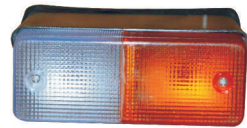

JOHNDEERE

PAP-2813

Side Lamp Assembly
Suitable for: John Deere
Spare Lens
Part No.- PAP-2862