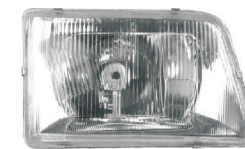

PAP-1220
Head Lamp Assembly
Suitable for: 207 D.I
Bulb Fitment: P43T
Spare Glass
Part No. PAP-1220 GL