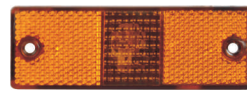

TATA-ICV/HCV/CARS

PAP-2514
Indicator Lamp Assembly
(Acrylic)
Suitable for: Marcopolo /
L. Coaches