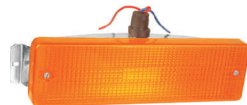

PAP-1351

Side Lamp Assembly
Suitable for: Leyland Cargo (Vaccumed)
Spare Lens
Part No. PAP-1402