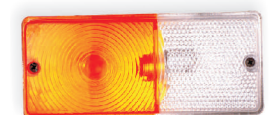

PAP-2803

Side Lamp Assembly
Suitable for: Escort C-335
Spare Lens
Part No. PAP-2852