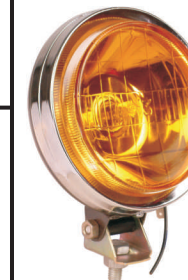

PAP-3201 OD

Halogen Lamp Round (110mm)
Bulb Fitment: H3 12v 55w
Option:
Lens Colour
☐ Clear ☐ Rainbow ☐ Yellow