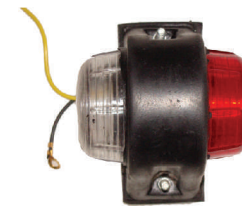

PAP-1114
Top Lamp Assembly
Suitable for: 407/709
Housing: Natural Rubber
Spare Glass
Part No. PAP-1114G