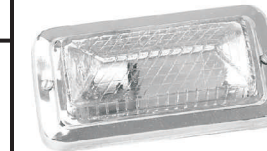

PAP-2352

Roof Lamp 108
W/O Switch sand Glass
Option: Commercial
Part No. PAP-2352A