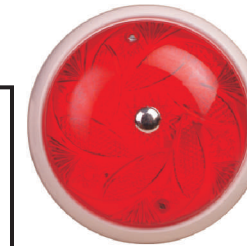

PAP-2363

Roof Lamp
Sunflower Small
Option: Size
☐ Medium PAP-2364
☐ Big PAP-2365
Colour
Red, Green, Yellow,
Blue, White