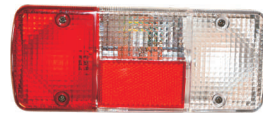

PAP-1016

Tail Lamp Assembly
Suitable for: Super Ace
Spare Lens
Part No. PAP-1063