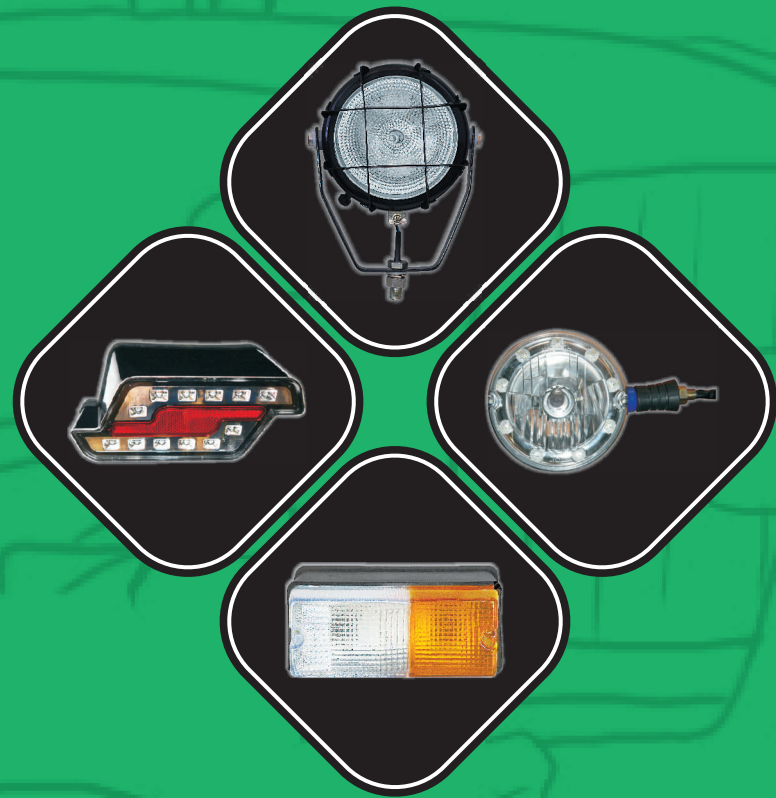

Automotive lighting

TRACTORS

Automobile Lightings

	PAP-2804 N Side Lamp Assembly (Nut Type) Suitable for: Massey D.I. Option: Commercial Part No.: PAP-2804 Spare Lens Part No. PAP-2854		PAP-3006 Head Lamp Assembly Suitable for: Massey New 245 Bulb Fitment: P45T
	PAP-2703 N Tail Lamp Assembly Option: Suitable for: Massey D.I. Option: Commercial Part No.: PAP-2703 Spare Lens Part No. PAP-2753		PAP-3041 Head Lamp Assembly Suitable for: Massey Mahan Bulb Fitment: P43T
	PAP-3039N Plough Lamp Assembly Suitable For: Massey N/M Bulb Fitment: H3 12V 55W		PAP-3039 Plough Lamp Assembly Suitable for: Messy Bulb Fitment: H3 12V 55W

MASSEY TRACTOR

REPLACEMENT PARTS FOR