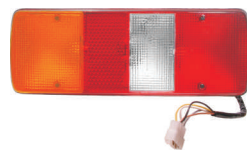

ASHOK LEYLAND / AMW

PAP-1253

Tail Lamp Assembly
Suitable for: 2000 (New Model) / AMW
Spare Lens
Part No. PAP-1302